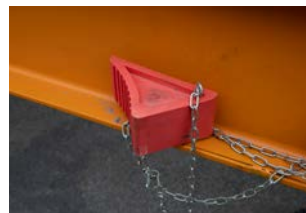

THERVAN ORANGE LINE: € 13 400

Standard version consisting of:

- The mobile loading ramp
- Galvanised inlay anti-slip grids
- Hand pump with pressure relief valve for height adjustment
- Chains and hooks on both sides for attaching to the trailer
- Universal tow coupling for moving
- Double elastic tyres
- 4 wheel chocks for safely securing the ramp
- Document holder and operator manual
- European quality
- Color RAL 2000 orange
- Several options possible

Galvanised grid

Wheels

Wheel chocks

Document holder

Coupling chains and hooks trailer side

Pump

Tow coupling

Specifications

Model N°	Max cap. (kg)	Dimensions in mm						Weight (kg)
		A	B	E	F	G	H	
MPL 10 200	10 000	9 000	3 000	12 000	2 000	2 280	900 - 1700	3 100

Options

1. Power pack with 24V batteries and charger (incl. remote control) € 2 100	2. Powerpack PP-230 V € 1 800	3. Powerpack PP-3 x 400 V + N price on demand	4. Sidebars € 800	5. Front safety legs € 1 100