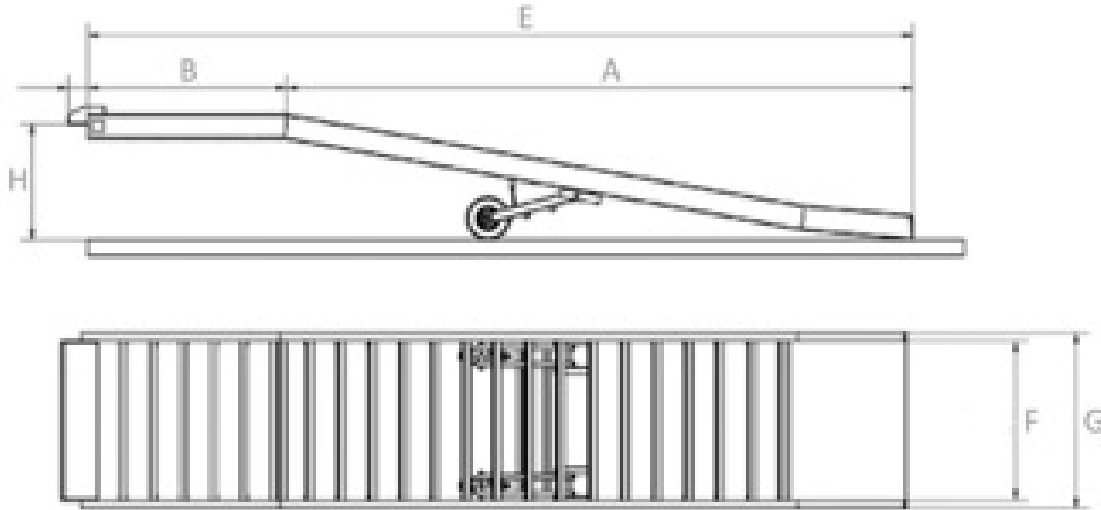

THERVAN ORANGE LINE: € 13 400

Standard version consisting of:

- The mobile loading ramp
- Galvanised inlay anti-slip grids
- Hand pump with pressure relief valve for height adjustment
- Chains and hooks on both sides for attaching to the trailer
- Universal tow coupling for moving
- Double elastic tyres
- 4 wheel chocks for safely securing the ramp
- Document holder and operator manual
- European quality
- Color RAL 2000 orange
- Several options possible

Galvanised grid

Wheels

Wheel chocks

Document holder

Coupling chains and hooks trailer side

Pump

Tow coupling

Specifications

Model N°	Max cap. (kg)	Dimensions in mm						Weight (kg)
		A	B	E	F	G	H	
MPL 10 200	10 000	9 000	3 000	12 000	2 000	2 280	900 - 1700	3 100

Options

1. Power pack with 24V batteries and charger (incl. remote control) € 2 100	2. Powerpack PP-230 V € 1 800	3. Powerpack PP-3 x 400 V + N price on demand	4. Sidebars € 800	5. Front safety legs € 1 100